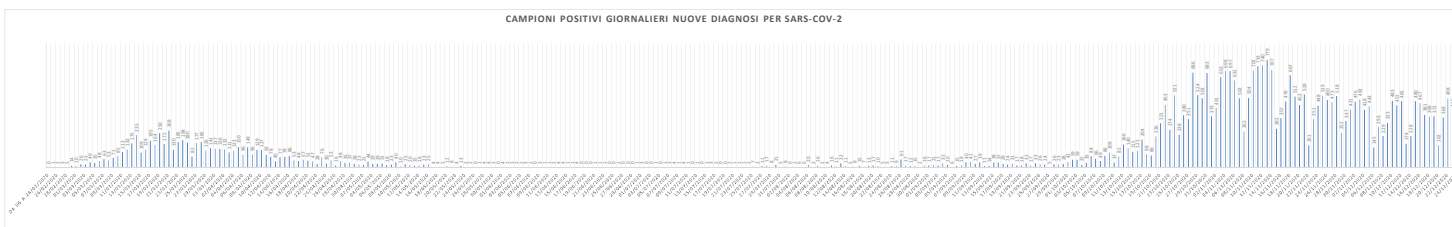

Table with 3 columns: giorno, Numero di persone sottoposte al test, and Risultati complessivi (positivi/negativi). The table lists daily data from 2020-12-01 to 2020-12-25, showing a significant increase in positive results starting in early December.

- List of dates from 2020-12-01 to 2020-12-25 with corresponding positive sample counts for each day, such as '2020-12-01 11', '2020-12-02 12', etc.